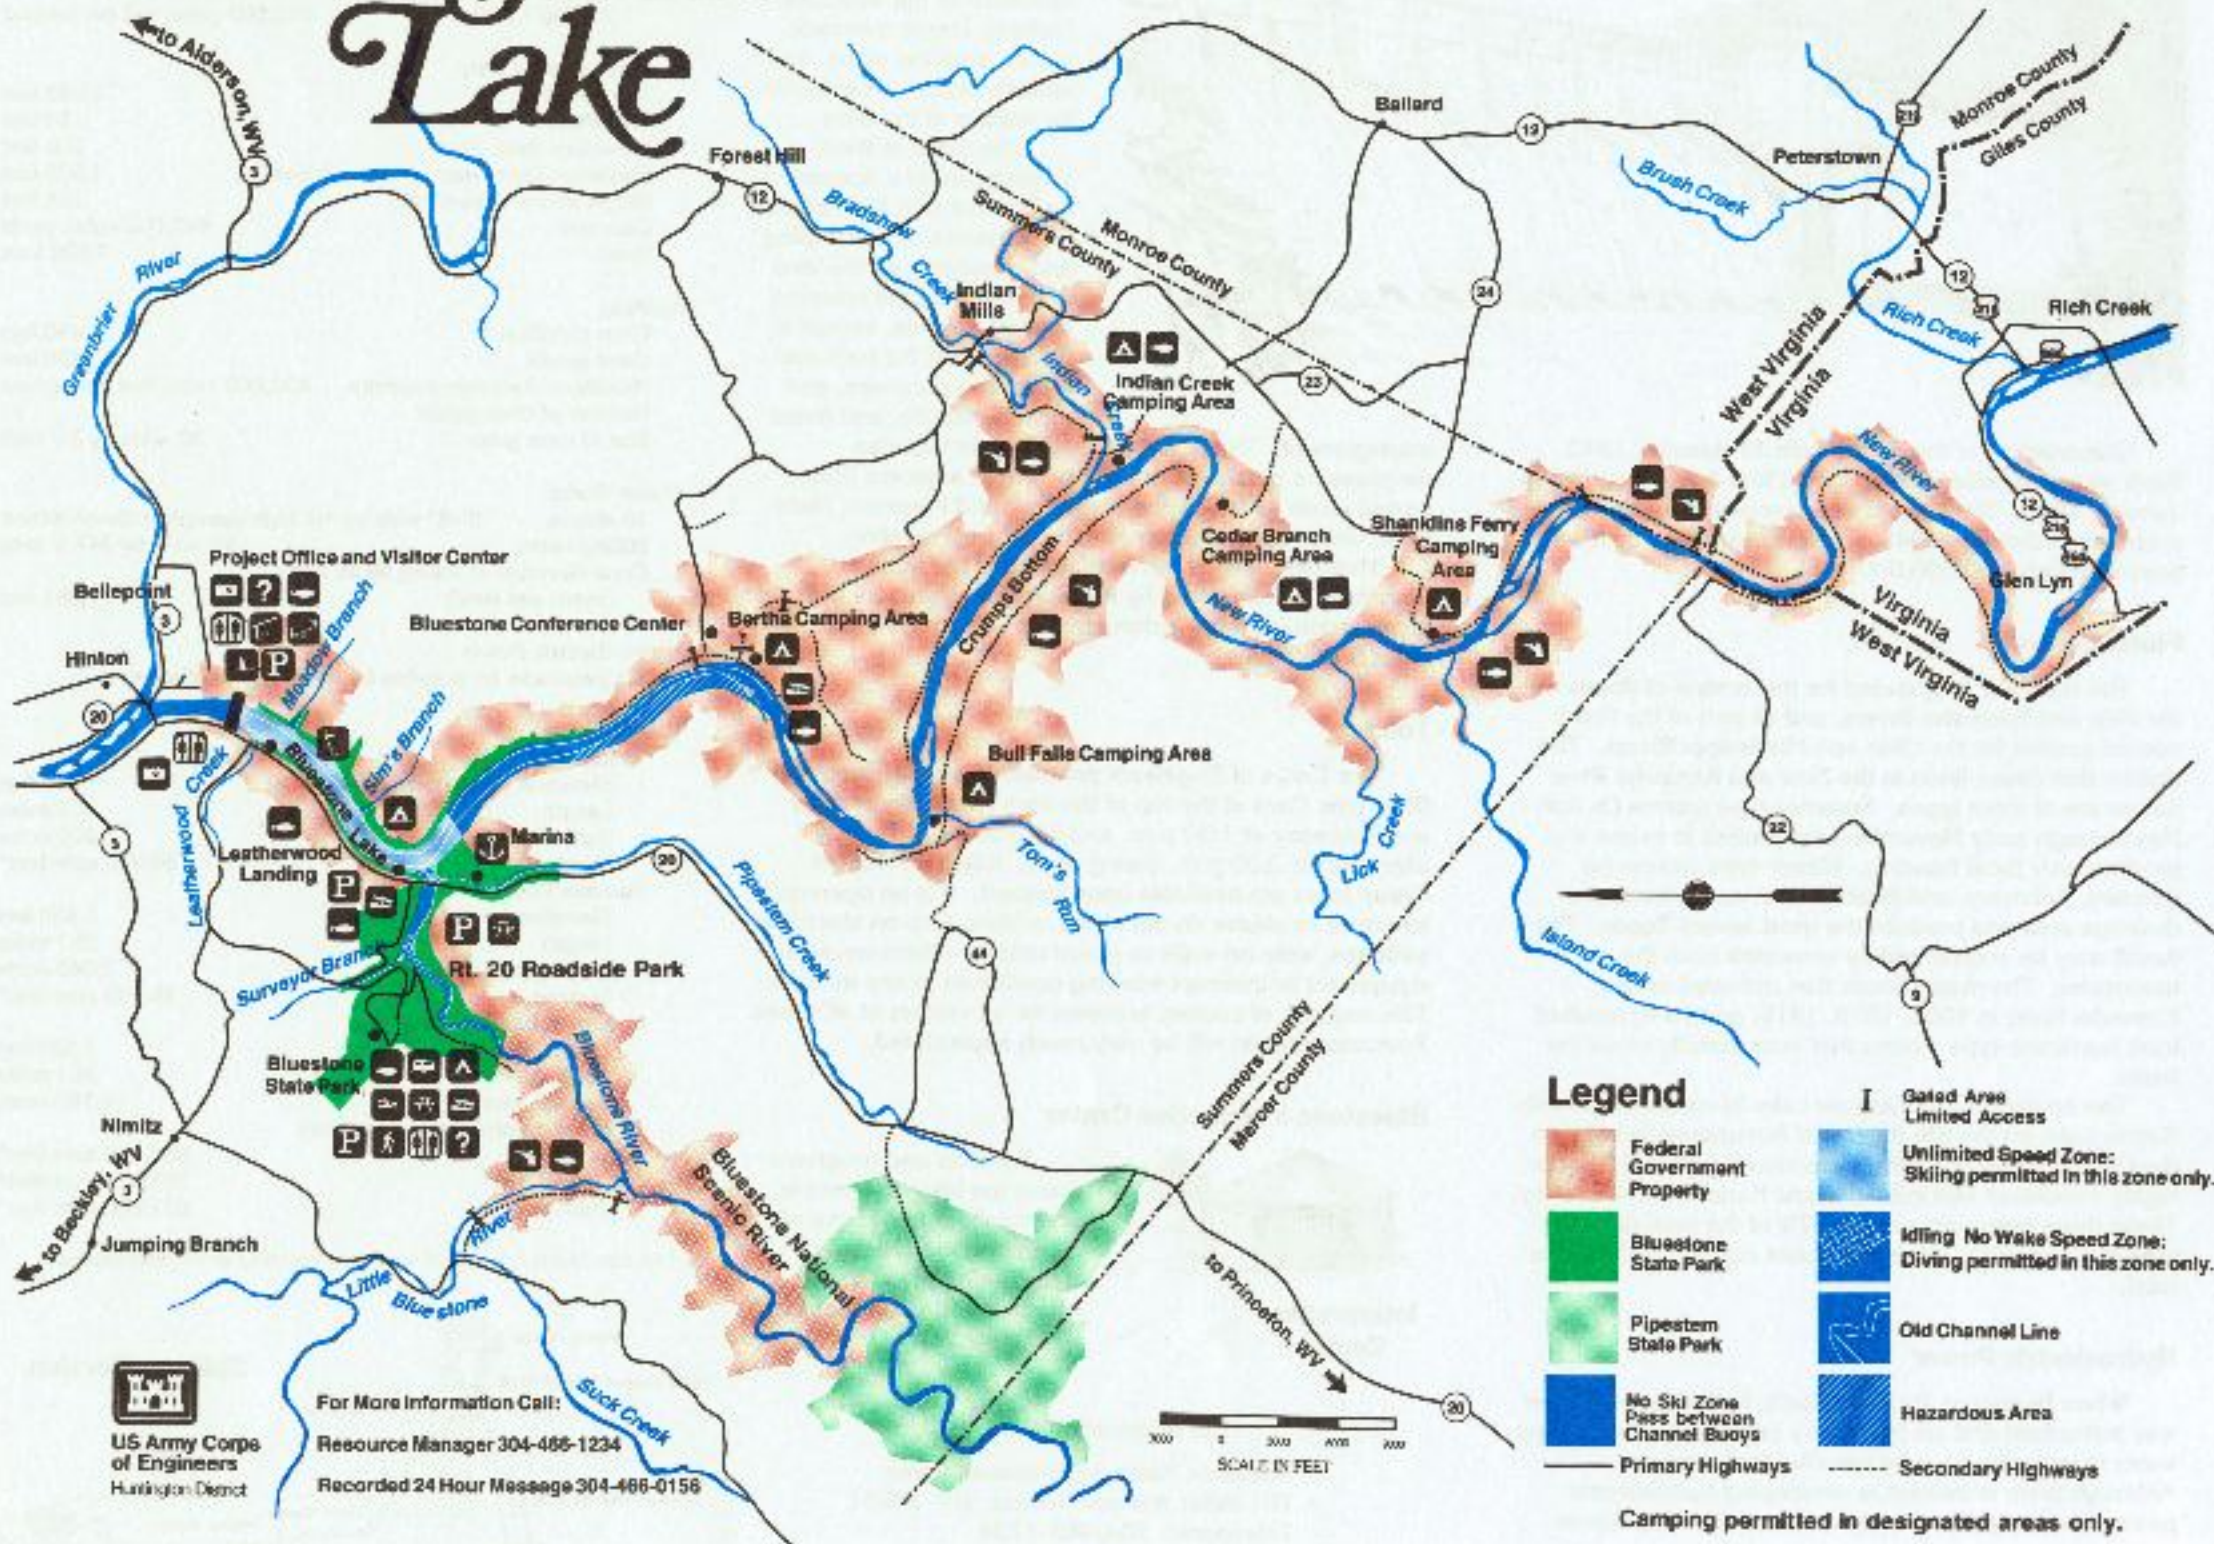

Bluestone Lake

Legend

- Federal Government Property
- Bluestone State Park
- Pipestem State Park
- No Ski Zone Pass between Channel Buoys
- Unlimited Speed Zone: Skiing permitted in this zone only.
- Idling No Wake Speed Zone: Diving permitted in this zone only.
- Old Channel Line
- Hazardous Area
- Primary Highways
- Secondary Highways
- Gated Area Limited Access

For More Information Call:
 Resource Manager 304-466-1234
 Recorded 24 Hour Message 304-466-0156

US Army Corps of Engineers
 Huntington District

- Restrooms
- Campground
- Parking
- Swimming
- Trailer Sites
- Hunting
- Information
- Boat Ramp
- Fishing
- Viewing Area
- Dam
- Picnic Area
- Marina
- Water Skiing

Camping permitted in designated areas only.